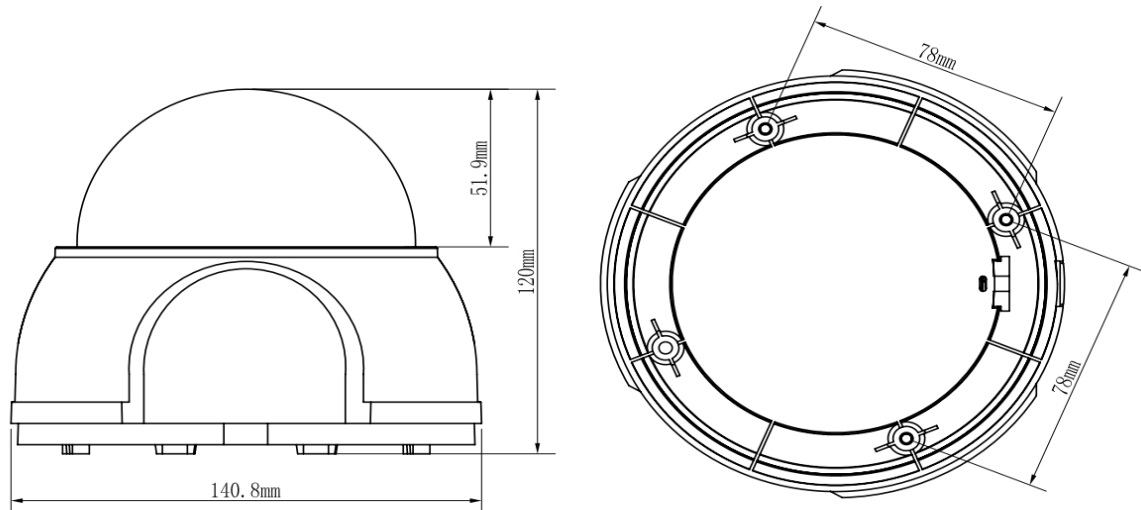

DH-CA-DW171B

600TVL Day/Night IR Dome Camera

Features

- > 1/3" HDIS
- > High resolution of 600TVL(Color)
- > Day/Night(ICR), AWB, AGC, BLC
- > 2.8~12mm varifocal lens
- > Max. IR LED length 20m, Smart IR
- > DC12V (-A model: DC12V/AC24V dual power supply)

DH-CA-DW171B

Technical Specifications

Model	DH-CA-DW171BP	DH-CA- DW171BN
Camera		
Image Sensor	1/3" HDIS	
Effective Pixels	720(H) x480(V) 340K pixels	
Horizontal Resolution	Color: 600TVL	
Electronic Shutter	1/50s~1/100,000s	1/60s~1/100,000s
Synchronization	Internal	
Mini. Illumination	0.1Lux@F1.2(0Lux IR LED on)	
S/N Ratio	>60dB(AGC Off)	
Video Output	1Vp-p Composite Output (75Ω/BNC)	
Camera Features		
Max. IR LEDs Length	20m, Smart IR	
Day/Night	Auto(ICR) / Color / B/W	
Backlight Compensation	BLC	
White Balance	Auto	
Gain Control	Auto	
Lens		
Focal Length	2.8~12mm	
Lens Type	Manual	
Mount Type	Φ14	
General		
Power Supply	DC12V±10%(-A model: DC12V/AC24V dual power supply)	
Power Consumption	Max. 2W	
Working Environment	-40°C~+60°C / 20%~80%RH	
Dimensions	Φ140.8mm x 120mm	
Weight	400g (-A: 420g)	

DH-CA-DW171B

Dimensions (mm)

Dahua Technology Co., Ltd.

1187 BinAn Road, Binjiang District, Hangzhou, China

Tel: +86-571-87688883

Fax: +86-571-87688815

Email: overseas@dahuatech.com

www.dahuatech.com